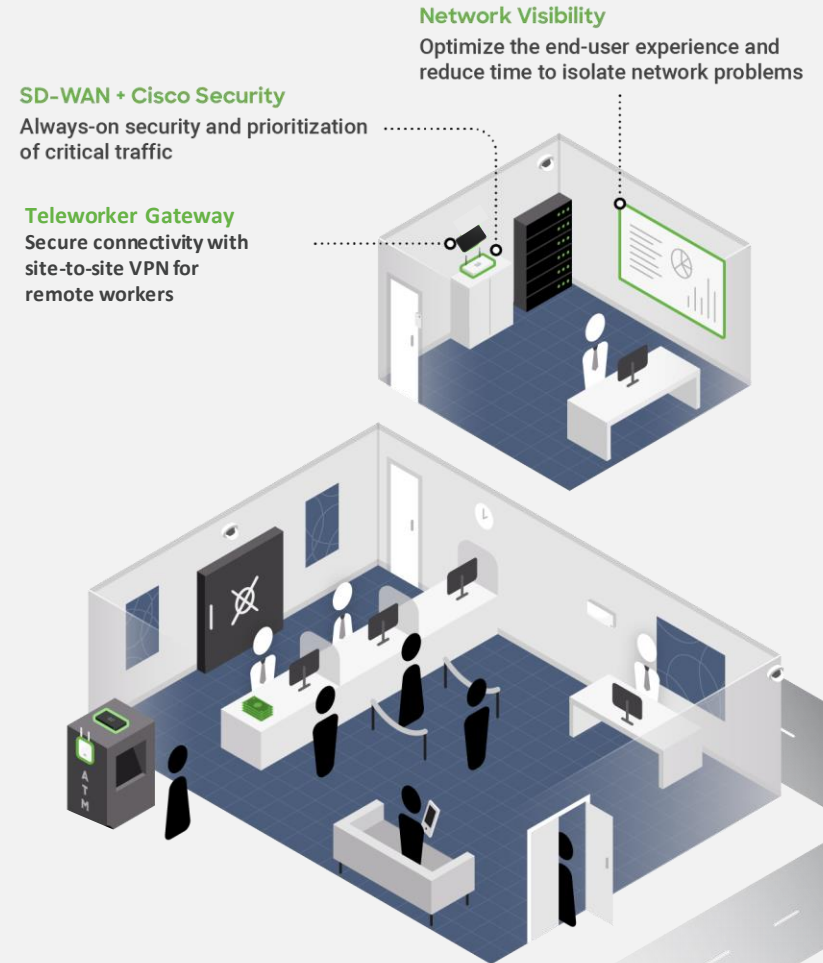

- Wi-Fi 6 access points for flawless experiences, with built-in location analytics
- Stackable switches to connect wired and wireless office devices
- All-in-one secure connectivity for remote workers with teleworker gateways
- Dedicated Wi-Fi scanning radio for always-on wireless IPS security
- Visibility and security of mobile devices and business data with Systems Manager
- Optimal network performance with failover or primary cellular connectivity

Systems Manager

Secured corporate devices and BYOD mobile assets

EXPERIENCE

Remote workforce

- Wi-Fi 6 for resilient connectivity with actionable network health insights
- MR teleworker VPN for full remote connectivity and corporate network access
- All-in-one secure connectivity for remote workers with teleworker gateways
- Visibility and security of BYOD and company mobile devices with Systems Manager
- Auto VPN that encrypts data and securely connects remote sites in just 2 clicks
- Monitor performance of business-critical SaaS apps used by teleworkers

MR

[Access points](#)

Systems Manager

[Systems Manager](#)

MX

[Security and SD-WAN appliances](#)

Z3

[Teleworker gateway](#)

Meraki Insight

[Meraki Insight](#)

EXPERIENCE

Safe Environments

- Industry-leading security from Cisco Talos threat intelligence (Umbrella, AMP, IPS)
- SD-WAN for dynamic failover and policy- and performance-based routing
- Site-to-site VPN connectivity in three clicks with Auto VPN
- Rich analytics for application, ISP, and voice provider health
- Safe occupancy for physical spaces with precise object detection and monitoring
- IoT sensor integration for real-time environmental monitoring