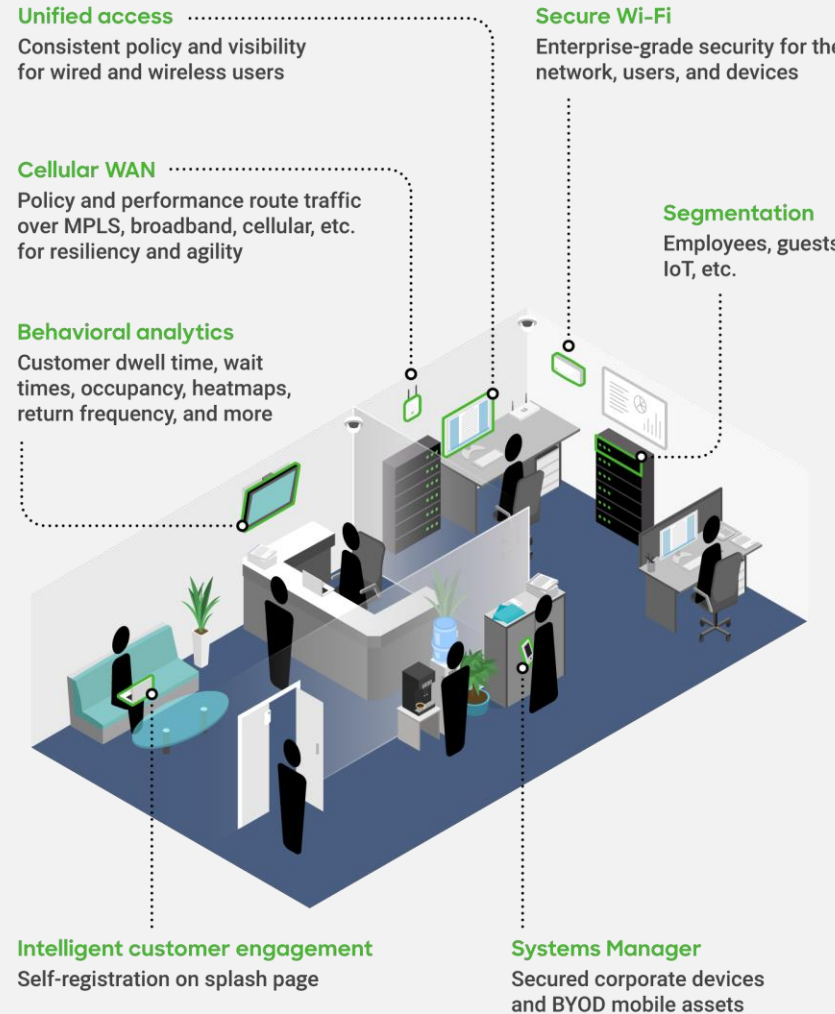

- Wi-Fi 6 access points for flawless experiences, with built-in location analytics
- Stackable switches to connect wired and wireless office devices
- All-in-one secure connectivity for remote workers with teleworker gateways
- Dedicated Wi-Fi scanning radio for always-on wireless IPS security
- Visibility and security of mobile devices and business data with Systems Manager
- Optimal network performance with failover or primary cellular connectivity

Segmentation

Employees, guests, IoT, etc.

Behavioral analytics

Customer dwell time, wait times, occupancy, heatmaps, return frequency, and more

Intelligent customer engagement

Self-registration on splash page

Systems Manager

Secured corporate devices and BYOD mobile assets

EXPERIENCE

Remote workforce

- Wi-Fi 6 for resilient connectivity with actionable network health insights
- MR teleworker VPN for full remote connectivity and corporate network access
- All-in-one secure connectivity for remote workers with teleworker gateways
- Visibility and security of BYOD and company mobile devices with Systems Manager
- Auto VPN that encrypts data and securely connects remote sites in just 2 clicks
- Monitor performance of business-critical SaaS apps used by teleworkers

MR

[Access points](#)

Systems Manager

[Systems Manager](#)

MX

[Security and SD-WAN appliances](#)

Z3

[Teleworker gateway](#)