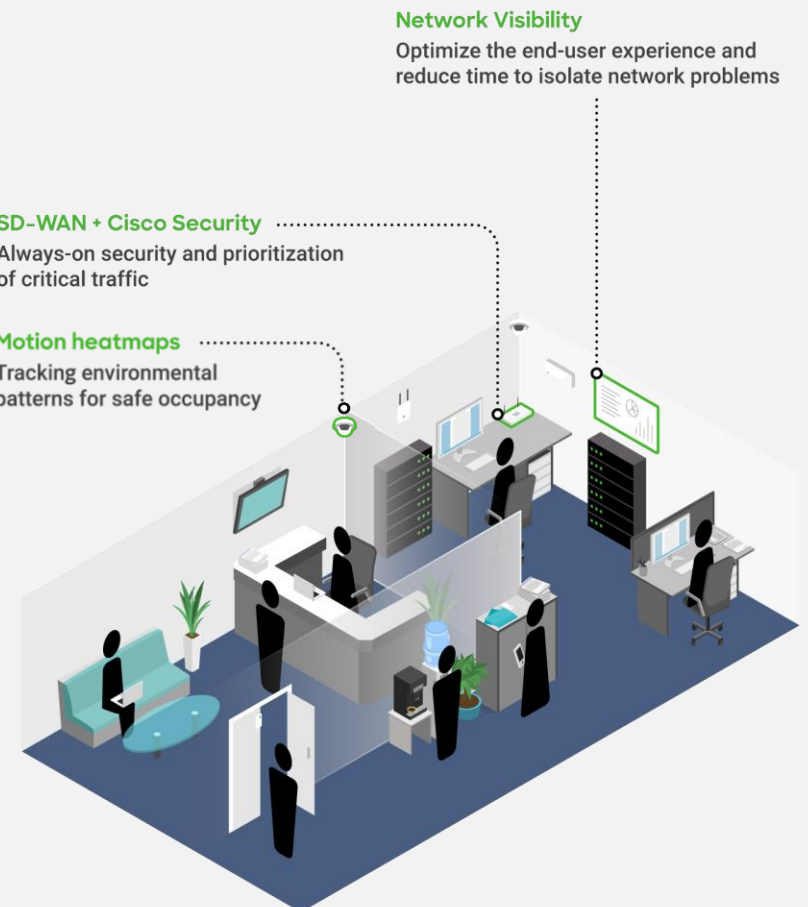

Meraki Insight

[Meraki Insight](#)

EXPERIENCE

Safe Environments

- Industry-leading security from Cisco Talos threat intelligence (Umbrella, AMP, IPS)
- SD-WAN for dynamic failover and policy- and performance-based routing
- Site-to-site VPN connectivity in three clicks with Auto VPN
- Rich analytics for application, ISP, and voice provider health
- Safe occupancy for physical spaces with precise object detection and monitoring
- IoT sensor integration for real-time environmental monitoring

MX/Z

[Security and SD-WAN appliances](#)

Meraki Insight

[Meraki Insight](#)

MV

[Smart cameras](#)

MT

[Environmental sensors](#)

EXPERIENCE

Smart Spaces

- Wi-Fi 6 with built-in location analytics for understanding foot traffic and customer behavior, and optimizing marketing
- Physical security and cost savings from real-time environmental insights without on-premises infrastructure with smart cameras
- People and car detection for safer experiences, motion heatmaps, customer alerting at counters, alerting for suspicious activity, line length detection, and ease of investigating incidents
- Protection of critical IT infrastructure by monitoring temperature, humidity, water leaks, and intrusion with sensors
- Open APIs and an ecosystem of partners for turnkey solutions, e.g. EVERYANGLE enables face-mask detection and traffic analytics